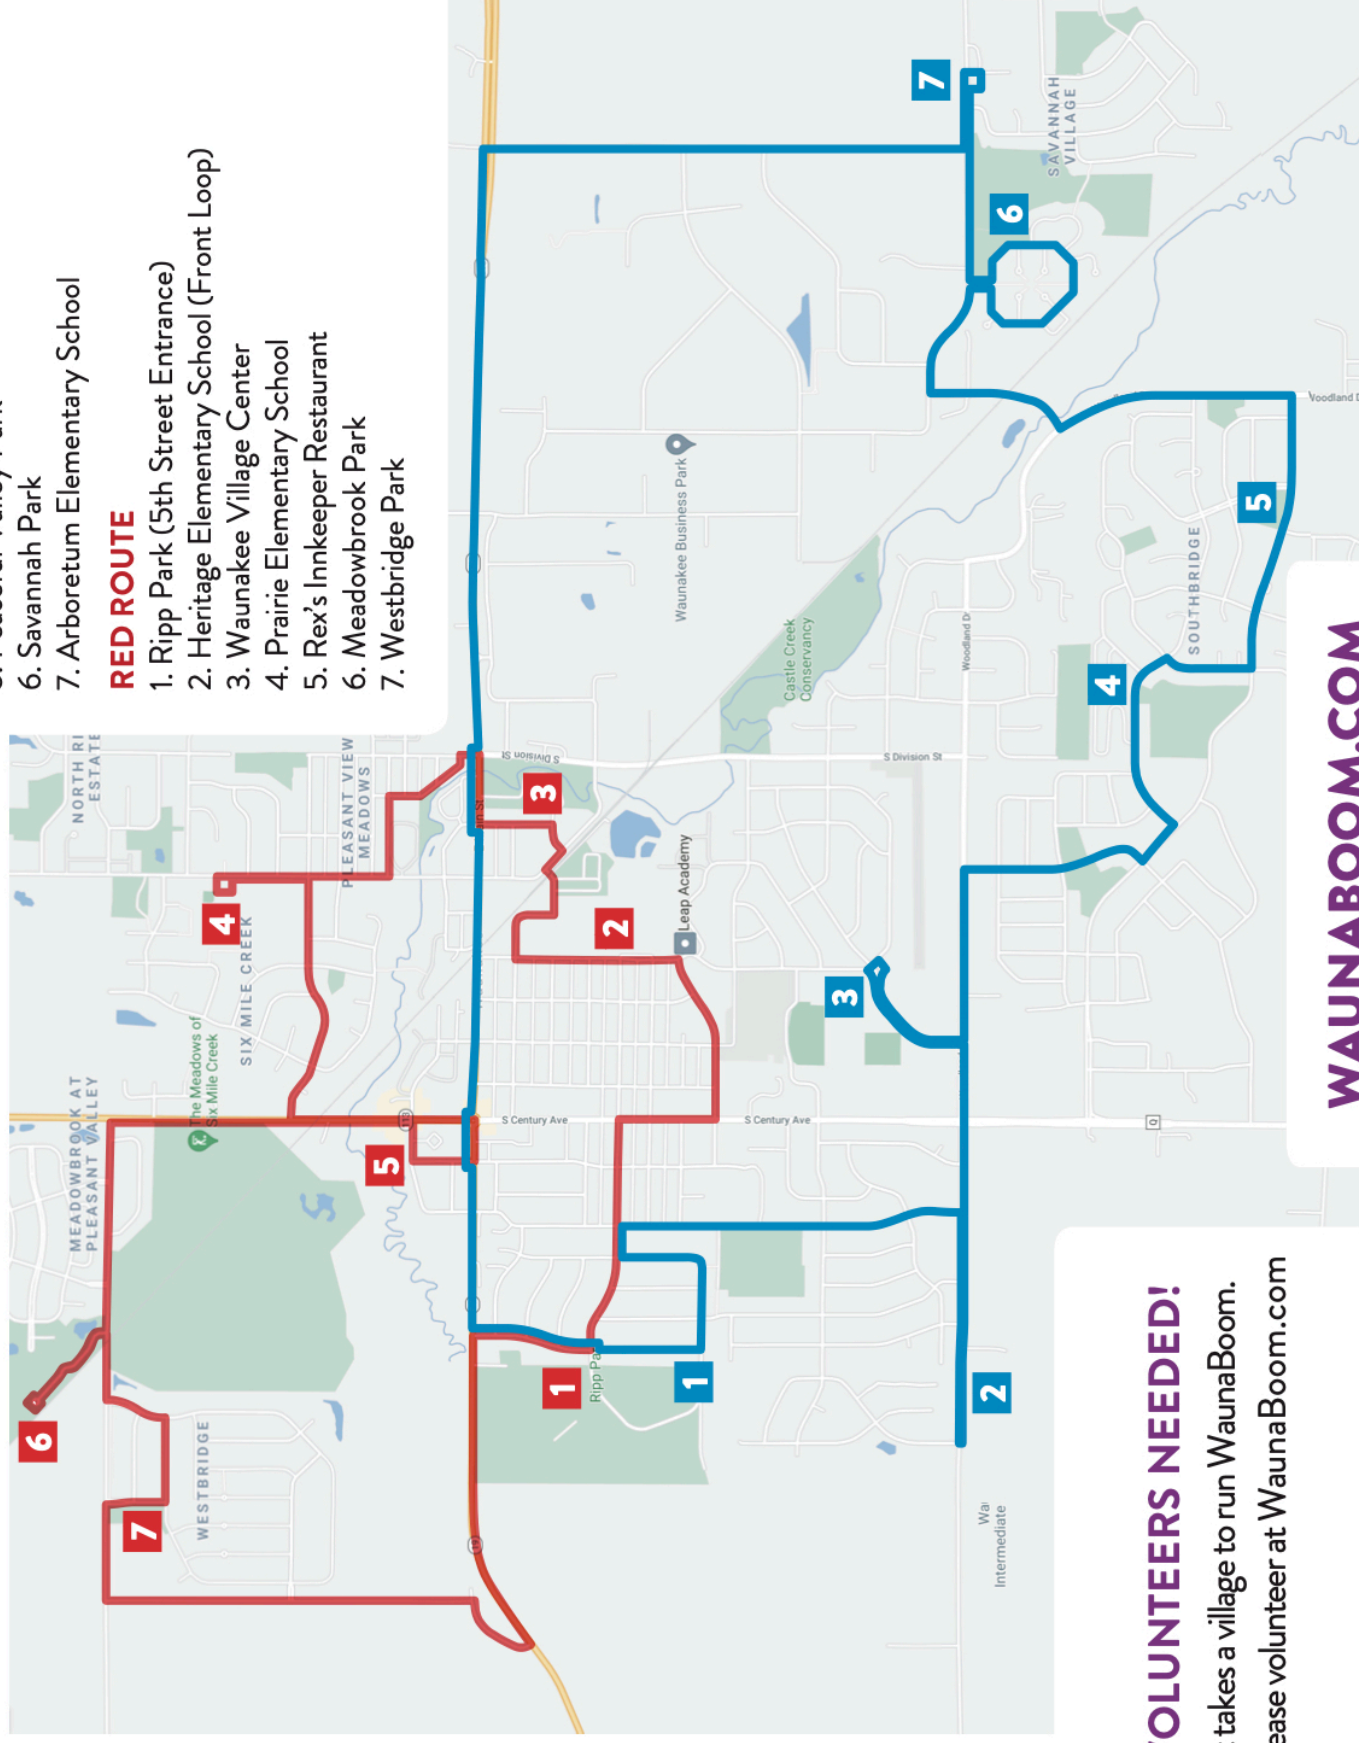

FREE BUSSING

Free Bussing Provided by the Waunakee Area Chamber of Commerce from 1:45 - 11:15pm, every 15 minutes.

BLUE ROUTE

1. Ripp Park (Raymond Rd Entrance)
2. Intermediate School
3. Waunakee Middle School (South parking lot at Simon Crestway)
4. Tierney Park
5. Peaceful Valley Park
6. Savannah Park
7. Arboretum Elementary School

RED ROUTE

1. Ripp Park (5th Street Entrance)
2. Heritage Elementary School (Front Loop)
3. Waunakee Village Center
4. Prairie Elementary School
5. Rex's Innkeeper Restaurant
6. Meadowbrook Park
7. Westbridge Park